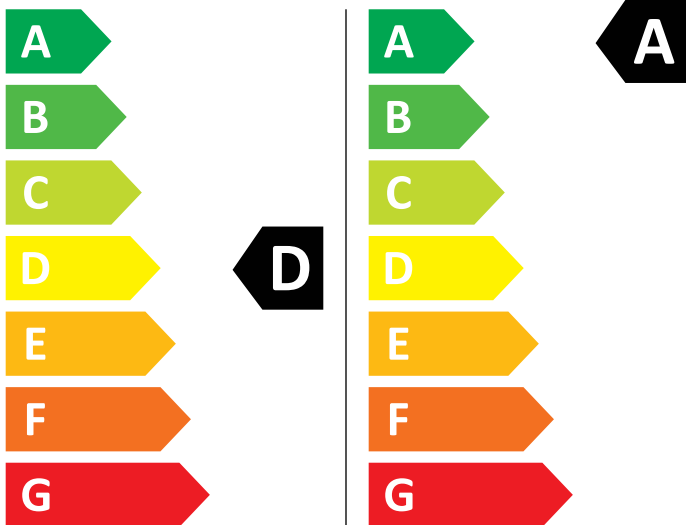

# ENERG

AEG

LWR7E70600 914611100

307 kWh/100

51 kWh/100

6,0 kg

10,0 kg

75 L