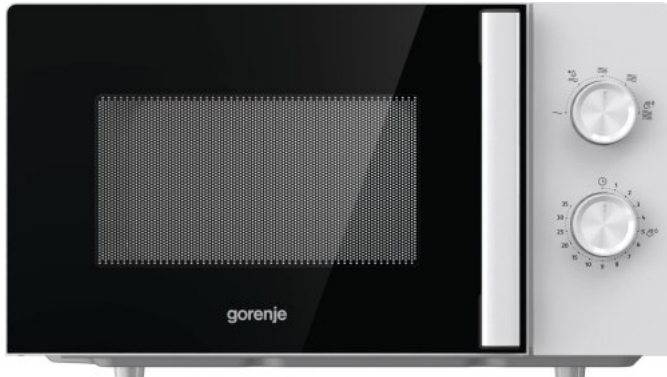

MO20E1WH

gorenje
Life Simplified

Microwave oven - regular

Aqua Clean

Fast and safe

Tailor your cooking experience

Evenly cooked and reheated food

Colour: **White**

Painted oven cavity

Door material: **Glass**

Front panel material: **Plastic**

Door open type: **Handle**

Door opening: **Hinge on left side**

Oven volume: **20 l**

Number of power levels: **5**

Microwave power: **800 W**

Speed defrost (by time)

AquaClean function

Door safety bolt

Rotating glass plate

Plate diameter: **25.5 cm**

Dimensions (W×H×D): **45.5 × 26.1 × 35.3 cm**

Dimensions of packed product (W×H×D): **49.5 × 28.6 × 38 cm**